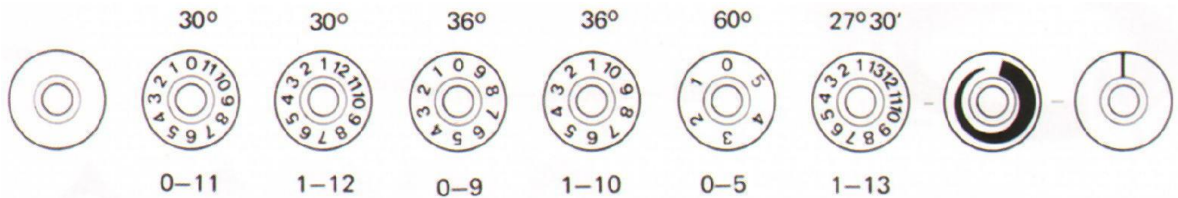

**RANGE SUMMARY OF RITEL PRODUCTS, AS SUPPLIED BY
ELLMAX ELECTRONICS LTD., LONDON**

8 - 45mm Accessories

The Figure Dial, Arrow Dial, and Arrow skirts all have pins on the same face as the markings, and these skirts are attached to the knob by push fitting the pins into the holes in the underside of the knob. Glue may be used for a permanent fixing. The Stator has fixing pins on the opposite side to the markings. The sizes of these skirts are given in Ritel's catalogue.